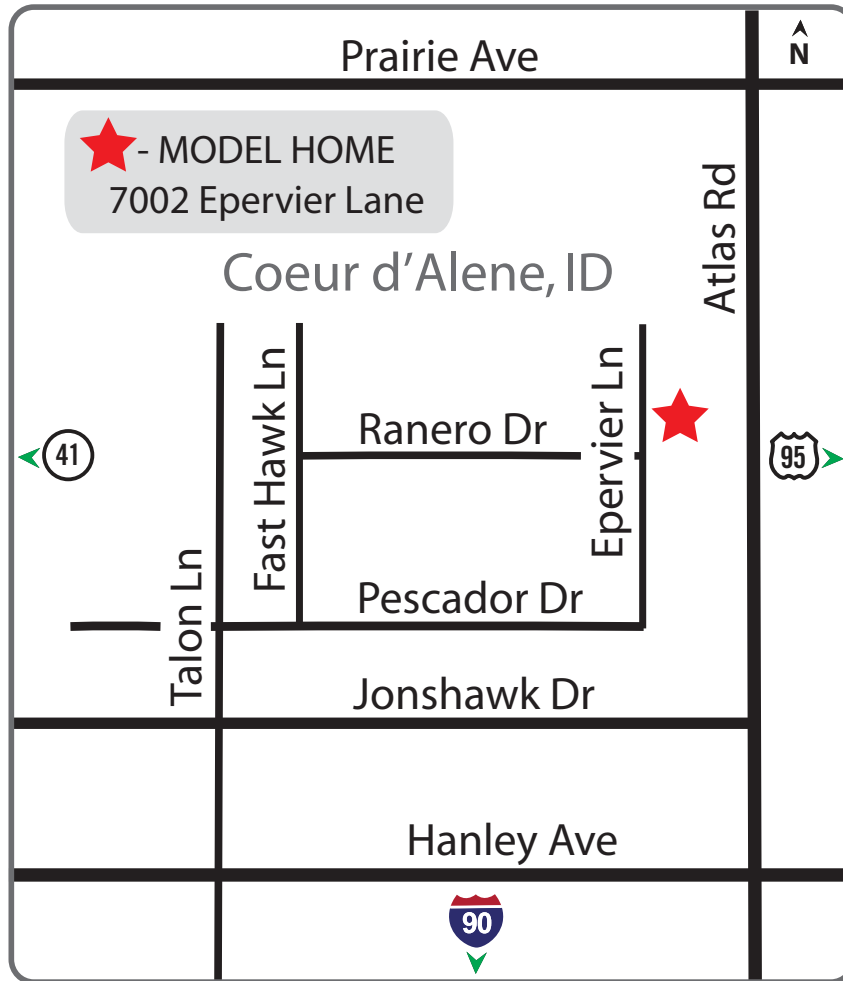

HAWK'S NEST

Take I-90. Exit Hwy 41 going North. Right on Prairie. Right on Atlas. Take a right on Jonshawk, then another right on Talon. Turn right on Pescador and left on Epervier. Our model home will be on your right at **7002 Epervier**. Open daily from 11 - 5 PM.